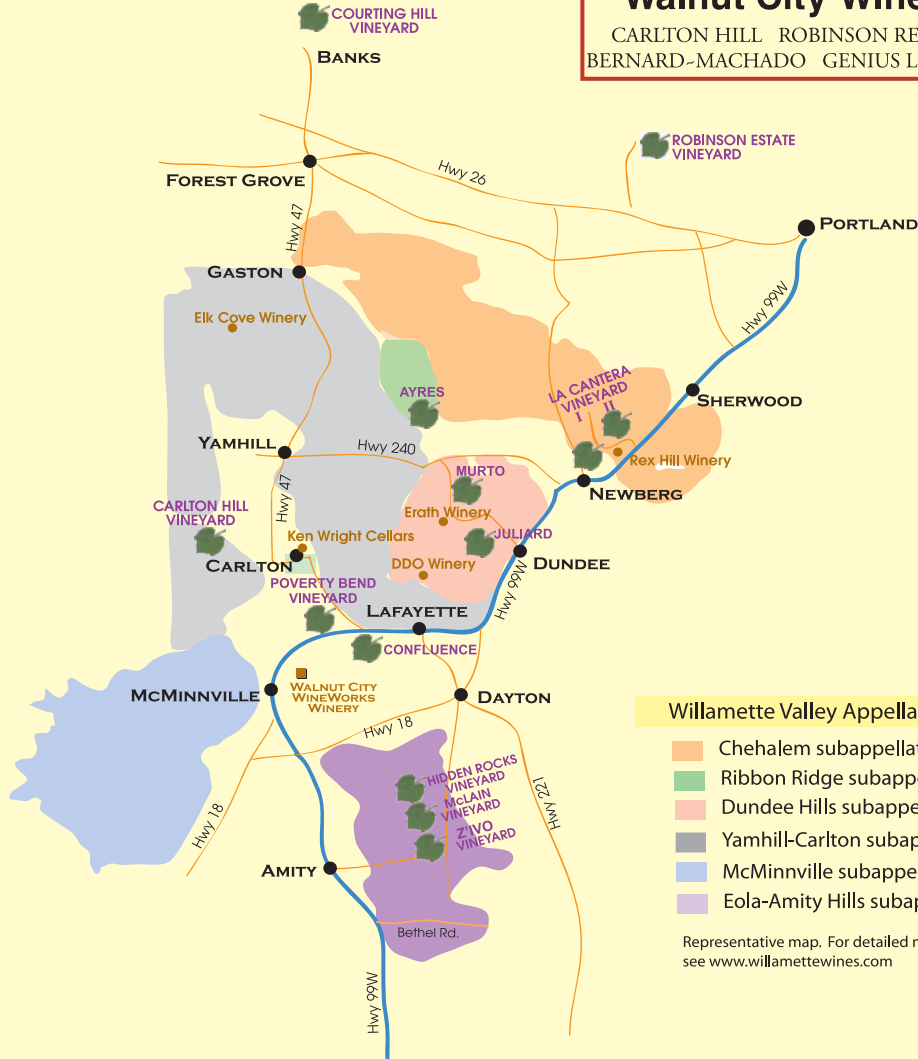

Vineyards that Produce Grapes for Walnut City WineWorks,
Z'IVO, Robinson Reserve, Bernard-Machado,
Genius Loci, Lundeen & Carlton Hill

Our Vineyards at a Glance

Walnut City WineWorks

CARLTON HILL ROBINSON RESERVE Z'IVO
BERNARD-MACHADO GENIUS LOCI LUNDEEN

St. Joseph Orchard also manages other wineries' vineyards, not shown on this map. For vineyard management services, call 503.472.3215.

Willamette Valley Appellation

- Chehalem subappellation
- Ribbon Ridge subappellation
- Dundee Hills subappellation
- Yamhill-Carlton subappellation
- McMinnville subappellation
- Eola-Amity Hills subappellation

Representative map. For detailed map, see www.willamettewines.com